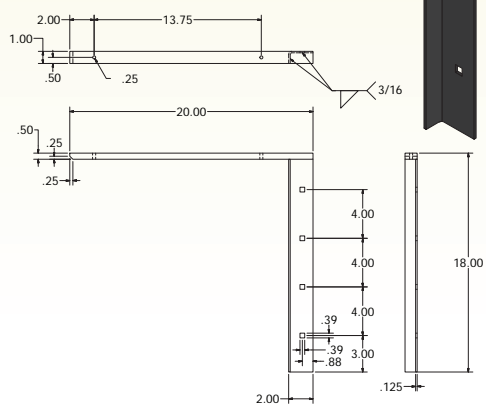

# C/EC Flat Concealed Brackets

- CFLAT and ECFLAT Brackets available in 2.0" or 1.0" versions
- Available with 9", 12", 15", 18", 21" & 24" support arms (21" & 24" in 2.0" only)
- Available with upper extension (EC) and without upper extension (C)
- Upper extension (above the support arm) provides superior strength
- Load limit range of 1100 lbs to 4900 lbs per pair
- Mounting hardware included
- 3/8" - 16 x 3" bolt assemblies for 2.0 Brackets
- 1/4" - 16 x 3" bolt assemblies for 1.0 Brackets
- All welds on reverse for easy, clean install
- All brackets available in black and white powdercoat
- All sizes packaged 2 pcs per box
- Half Inch horizontal support arm can be completely concealed
- Recommend backing when used with metal studs

## 2.0" C Flat and EC Flat Brackets - 9" to 24" Support Arm Mounting Hardware Included - ( 3/8" - 16 x 3" carriage bolt assemblies )

Bracket Size	2 - 58 per bracket	60+ per bracket	Pcs/Wgt/Box*	Bracket Size	2 - 58 per bracket	60+ per bracket	Pcs/Wgt/Box*
CFLAT9(2.0)	\$22.65	\$21.10	2 pcs/11 lbs.	ECFLAT9(2.0)	\$24.95	\$23.25	2 pcs/14 lbs.
CFLAT12(2.0)	\$24.30	\$22.60	2 pcs/12 lbs.	ECFLAT12(2.0)	\$26.60	\$24.75	2 pcs/16 lbs.
CFLAT15(2.0)	\$27.35	\$26.00	2 pcs/13 lbs.	ECFLAT15(2.0)	\$29.65	\$28.20	2 pcs/15 lbs.
CFLAT18(2.0)	\$30.25	\$28.15	2 pcs/18 lbs.	ECFLAT18(2.0)	\$32.65	\$30.40	2 pcs/22 lbs.
CFLAT21(2.0)	\$31.65	\$30.10	2 pcs/19 lbs.	ECFLAT21(2.0)	\$34.50	\$32.80	2 pcs/23 lbs.
CFLAT24(2.0)	\$33.00	\$30.70	2 pcs/22 lbs.	ECFLAT24(2.0)	\$36.35	\$33.85	2 pcs/24 lbs.