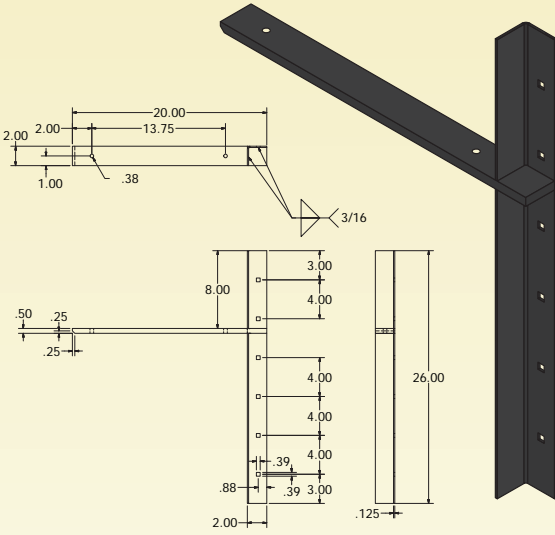

# C/EC Flat Concealed Brackets

- CFLAT and ECFLAT Brackets available in 2.0" or 1.0" versions
- Available with 9", 12", 15", 18", 21" & 24" support arms (21" & 24" in 2.0" only)
- Available with upper extension (EC) and without upper extension (C)
- Upper extension (above the support arm) provides superior strength
- Load limit range of 1100 lbs to 4900 lbs per pair
- Mounting hardware included
- 3/8" - 16 x 3" bolt assemblies for 2.0 Brackets
- 1/4" - 16 x 3" bolt assemblies for 1.0 Brackets
- All welds on reverse for easy, clean install
- All brackets available in black and white powdercoat
- All sizes packaged 2 pcs per box
- Half Inch horizontal support arm can be completely concealed
- Recommend backing when used with metal studs

## 2.0" C Flat and EC Flat Brackets - 9" to 24" Support Arm Mounting Hardware Included - ( 3/8" - 16 x 3" carriage bolt assemblies )

Bracket Size	2 - 58 per bracket	60+ per bracket	Pcs/Wgt/Box*	Bracket Size	2 - 58 per bracket	60+ per bracket	Pcs/Wgt/Box*
CFLAT9(2.0)	\$22.65	\$21.10	2 pcs/11 lbs.	ECFLAT9(2.0)	\$24.95	\$23.25	2 pcs/14 lbs.
CFLAT12(2.0)	\$24.30	\$22.60	2 pcs/12 lbs.	ECFLAT12(2.0)	\$26.60	\$24.75	2 pcs/16 lbs.
CFLAT15(2.0)	\$27.35	\$26.00	2 pcs/13 lbs.	ECFLAT15(2.0)	\$29.65	\$28.20	2 pcs/15 lbs.
CFLAT18(2.0)	\$30.25	\$28.15	2 pcs/18 lbs.	ECFLAT18(2.0)	\$32.65	\$30.40	2 pcs/22 lbs.
CFLAT21(2.0)	\$31.65	\$30.10	2 pcs/19 lbs.	ECFLAT21(2.0)	\$34.50	\$32.80	2 pcs/23 lbs.
CFLAT24(2.0)	\$33.00	\$30.70	2 pcs/22 lbs.	ECFLAT24(2.0)	\$36.35	\$33.85	2 pcs/24 lbs.