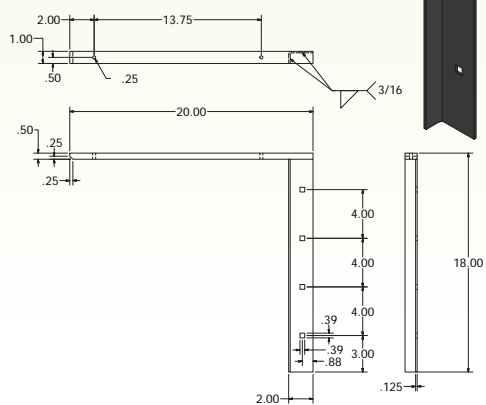

C/EC Flat Concealed Brackets

- CFLAT and ECFLAT Brackets available in 2.0" or 1.0" versions
- Available with 9", 12", 15", 18", 21" & 24" support arms (21" & 24" in 2.0" only)
- Available with upper extension (EC) and without upper extension (C)
- Upper extension (above the support arm) provides superior strength
- Load limit range of 1100 lbs to 4900 lbs per pair
- Mounting hardware included
- 3/8" - 16 x 3" bolt assemblies for 2.0 Brackets
- 1/4" - 16 x 3" bolt assemblies for 1.0 Brackets
- All welds on reverse for easy, clean install
- All brackets available in black and white powdercoat
- All sizes packaged 2 pcs per box
- Half Inch horizontal support arm can be completely concealed
- Recommend backing when used with metal studs

**US Patent Number
US D805,880 S**

2.0" C Flat and EC Flat Brackets - 9" to 24" Support Arm Mounting Hardware Included - (3/8" - 16 x 3" carriage bolt assemblies)

Bracket Size	2 - 58 per bracket	60+ per bracket	Pcs/Wgt/Box*	Bracket Size	2 - 58 per bracket	60+ per bracket	Pcs/Wgt/Box*
CFLAT9(2.0)	\$22.65	\$21.10	2 pcs/11 lbs.	ECFLAT9(2.0)	\$24.95	\$23.25	2 pcs/14 lbs.
CFLAT12(2.0)	\$24.30	\$22.60	2 pcs/12 lbs.	ECFLAT12(2.0)	\$26.60	\$24.75	2 pcs/16 lbs.
CFLAT15(2.0)	\$27.35	\$26.00	2 pcs/13 lbs.	ECFLAT15(2.0)	\$29.65	\$28.20	2 pcs/15 lbs.
CFLAT18(2.0)	\$30.25	\$28.15	2 pcs/18 lbs.	ECFLAT18(2.0)	\$32.65	\$30.40	2 pcs/22 lbs.
CFLAT21(2.0)	\$31.65	\$30.10	2 pcs/19 lbs.	ECFLAT21(2.0)	\$34.50	\$32.80	2 pcs/23 lbs.
CFLAT24(2.0)	\$33.00	\$30.70	2 pcs/22 lbs.	ECFLAT24(2.0)	\$36.35	\$33.85	2 pcs/24 lbs.