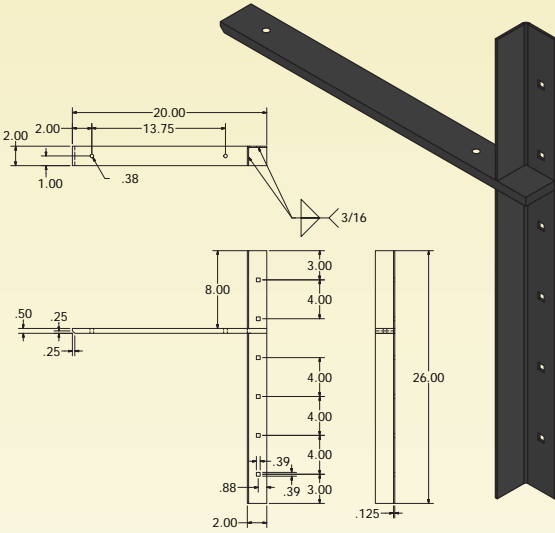

C/EC Flat Concealed Brackets

- CFLAT and ECFLAT Brackets available in 2.0" or 1.0" versions
- Available with 9", 12", 15", 18", 21" & 24" support arms (21" & 24" in 2.0" only)
- Available with upper extension (EC) and without upper extension (C)
- Upper extension (above the support arm) provides superior strength
- Load limit range of 1100 lbs to 4900 lbs per pair
- Mounting hardware included
- 3/8" - 16 x 3" bolt assemblies for 2.0 Brackets
- 1/4" - 16 x 3" bolt assemblies for 1.0 Brackets
- All welds on reverse for easy, clean install
- All brackets available in black and white powdercoat
- All sizes packaged 2 pcs per box
- Half Inch horizontal support arm can be completely concealed
- Recommend backing when used with metal studs

**US Patent Number
US D805,880 S**

2.0" C Flat and EC Flat Brackets - 9" to 24" Support Arm Mounting Hardware Included - (3/8" - 16 x 3" carriage bolt assemblies)

Bracket Size	2 - 58 per bracket	60+ per bracket	Pcs/Wgt/Box*	Bracket Size	2 - 58 per bracket	60+ per bracket	Pcs/Wgt/Box*
CFLAT9(2.0)	\$22.65	\$21.10	2 pcs/11 lbs.	ECFLAT9(2.0)	\$24.95	\$23.25	2 pcs/14 lbs.
CFLAT12(2.0)	\$24.30	\$22.60	2 pcs/12 lbs.	ECFLAT12(2.0)	\$26.60	\$24.75	2 pcs/16 lbs.
CFLAT15(2.0)	\$27.35	\$26.00	2 pcs/13 lbs.	ECFLAT15(2.0)	\$29.65	\$28.20	2 pcs/15 lbs.
CFLAT18(2.0)	\$30.25	\$28.15	2 pcs/18 lbs.	ECFLAT18(2.0)	\$32.65	\$30.40	2 pcs/22 lbs.
CFLAT21(2.0)	\$31.65	\$30.10	2 pcs/19 lbs.	ECFLAT21(2.0)	\$34.50	\$32.80	2 pcs/23 lbs.
CFLAT24(2.0)	\$33.00	\$30.70	2 pcs/22 lbs.	ECFLAT24(2.0)	\$36.35	\$33.85	2 pcs/24 lbs.